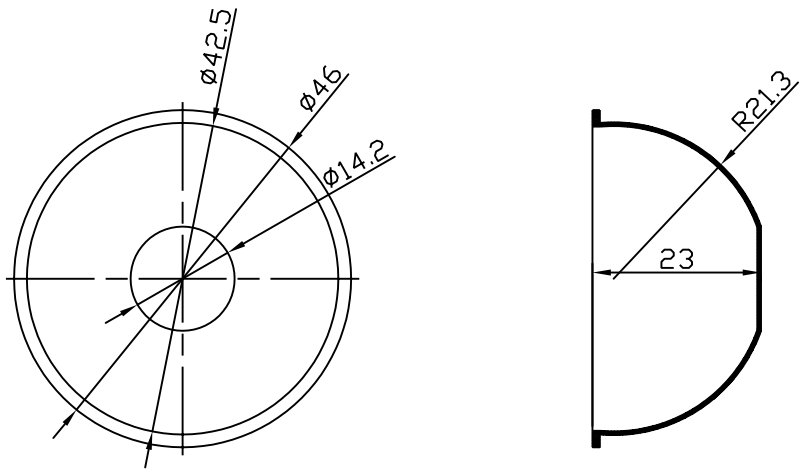

# FRESNEL LENS--8731-1

---

---

DIMENSION: (Unit=m/m)

DETECTING AREA: ( Unit = meter )